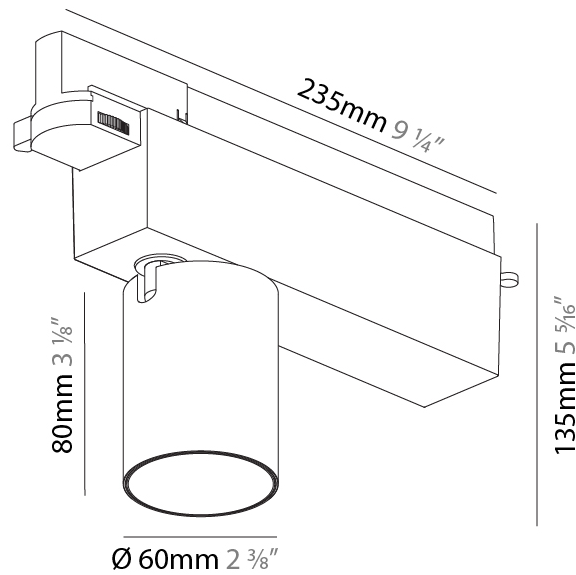

GENERAL

Series: Centriq
Subseries: Centriq 95
Brand: Prolicht
Division: Architectural
Mounting Type: Track
Mounting Location: Ceiling
Subcategory: Spots

PHYSICAL

Shape: Cylinder
Diameter (mm): 95
Diameter (in): 3 3/4
Length (mm): 235
Length (in): 9 1/4
Height (mm): 150
Height (in): 5 7/8
Light Distribution: Adjustable / Direct
Weight (kg): 1.4
Weight (lbs): 3.08
Fixture Finish: SSR / BKV / CWI / CRY / HAB / UFT / ITA / RUA / FTG / MYG / LOD / PUS / FRO / FUP / KIA / POP / BLS / SPG / MEY / GOH / GUM / CHC / COM / ABZ / JAG / OBR / MOS / ROR
Fixture Material: Aluminum

GENERAL

Series: Centriq
 Subseries: Centriq 60
 Brand: Prolicht
 Division: Architectural
 Mounting Type: Track
 Mounting Location: Ceiling
 Subcategory: Spots

PHYSICAL

Shape: Cylinder
 Diameter (mm): 60
 Diameter (in): 2 3/8
 Length (mm): 235
 Length (in): 9 1/4
 Height (mm): 135
 Height (in): 5 5/16
 Light Distribution: Adjustable / Direct
 Weight (kg): 0.897
 Weight (lbs): 1.977
 Installation Requirement: Track or profile system
 Fixture Finish: SSR / BKV / CWI / CRY / HAB / UFT / ITA / RUA / FTG / MYG / LOD / PUS / FRO / FUP / KIA / POP / BLS / SPG / MEY / GOH / GUM / CHC / COM / ABZ / JAG / OBR / MOS / ROR
 Fixture Material: Aluminum

OPTICAL

Reflector: 20 / 40 / 60
 Adjustability: Rotational 340°; Tilt 90°
 Upon Request: Special Beam Angles

RATINGS AND CERTIFICATIONS

Certified By: Certified for North American Standards
 IP rating: IP20